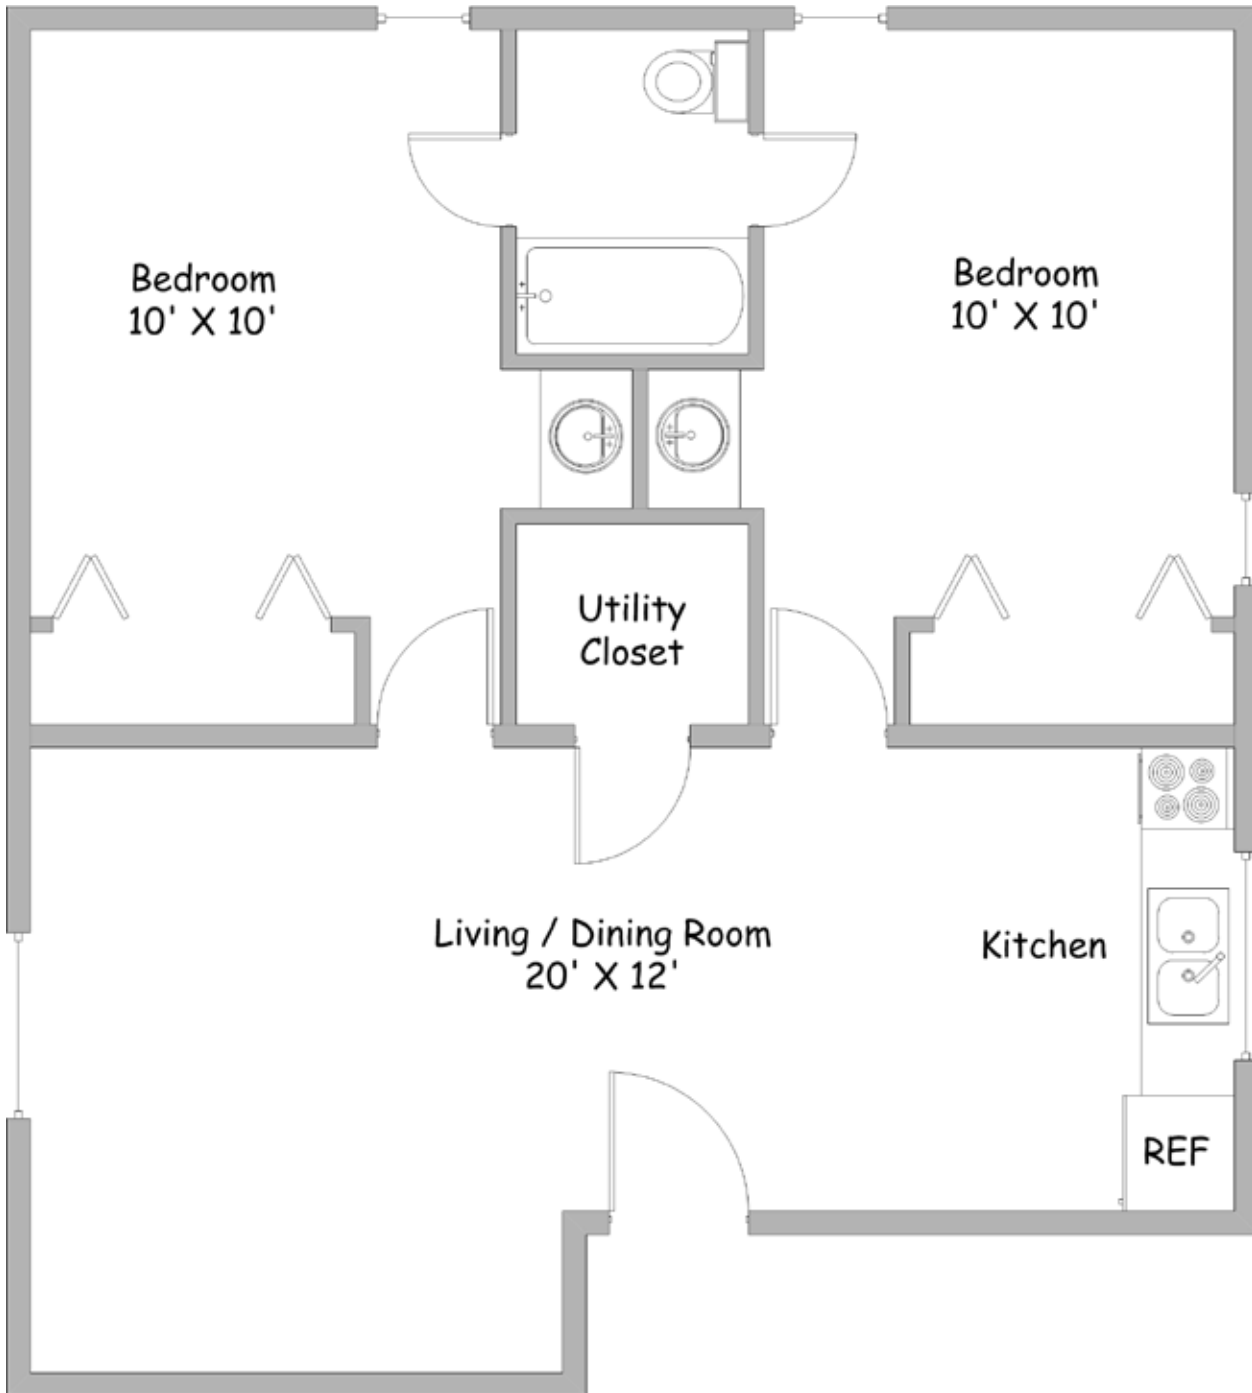

"Distinctive Apartments – Exceptional Value"

College View Apartments

8520 College Park Rd. | Lincoln, NE 68505 | 402-430-7647 | collegeview@wasscollc.com
www.rentcollegeview.com

2 Bedroom

** Information deemed reliable, but not guaranteed.*