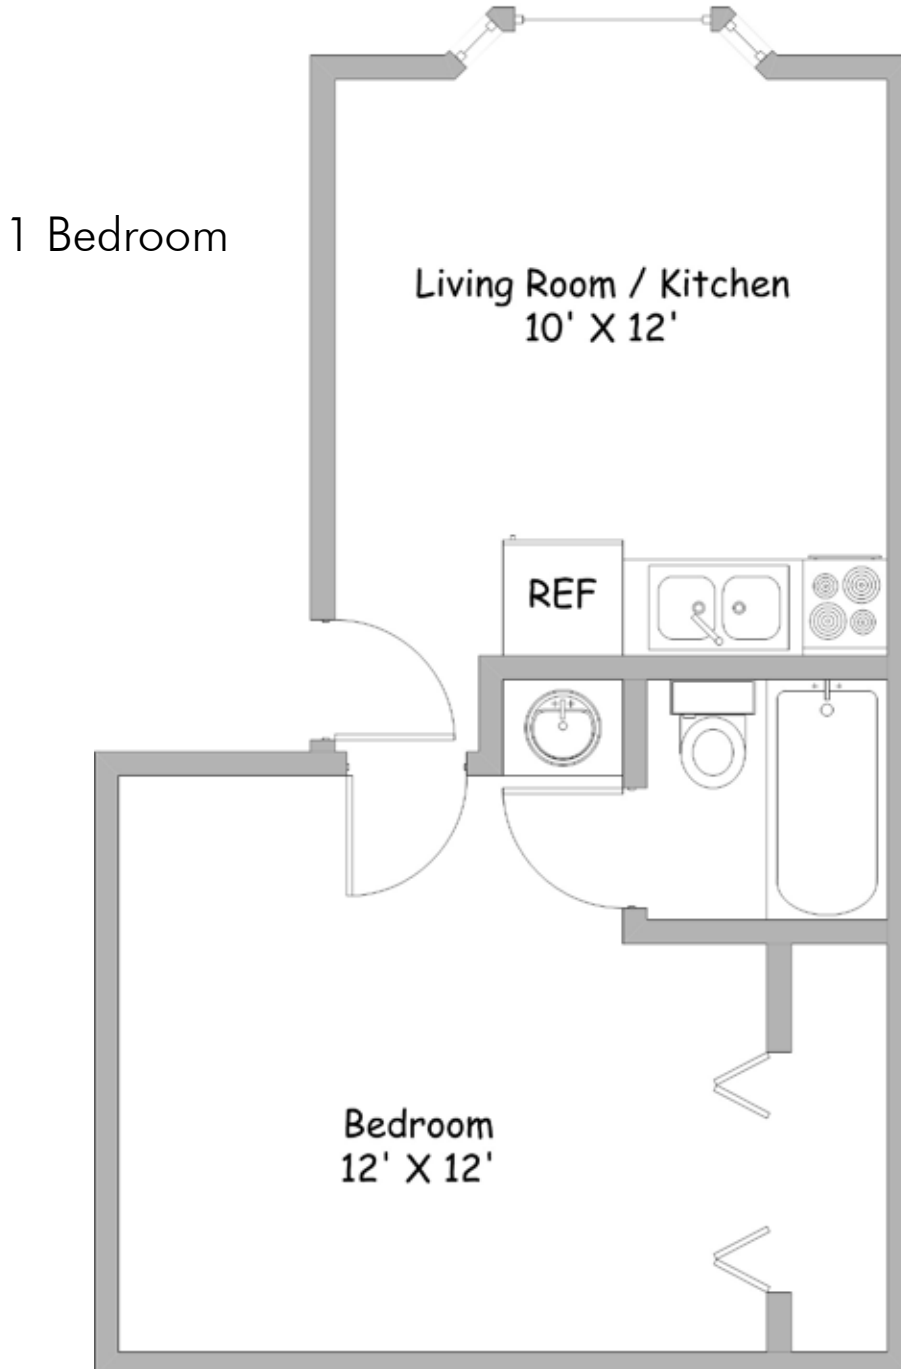

"Distinctive Apartments – Exceptional Value"

College View Apartments

8520 College Park Rd. | Lincoln, NE 68505 | 402-430-7647 | collegeview@wasscollc.com
www.rentcollegeview.com

** Information deemed reliable, but not guaranteed.*